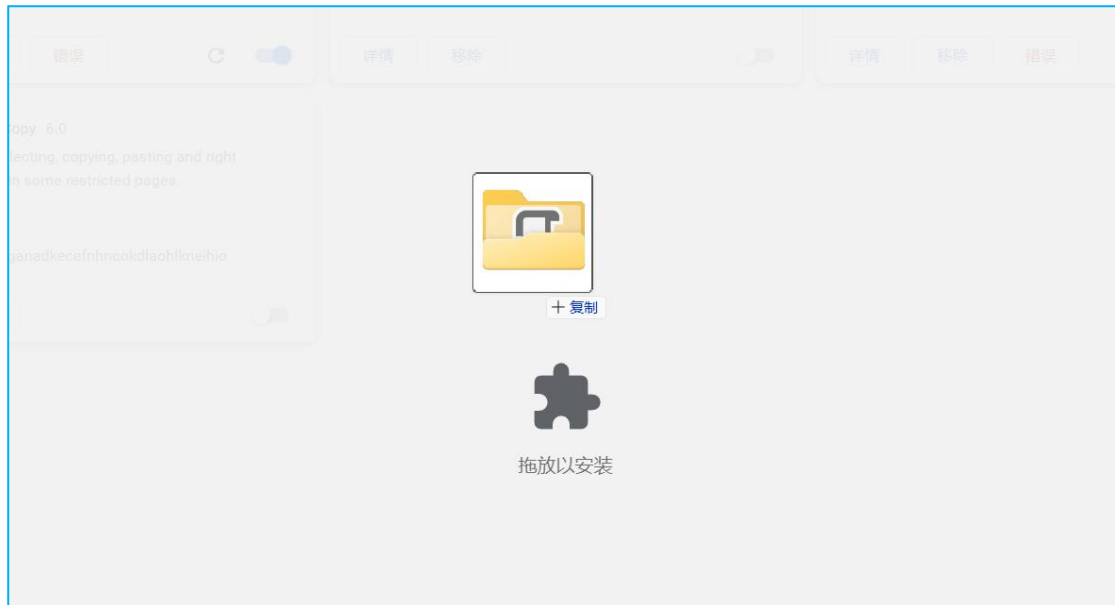

后续版本将支持 360、微软 Edge、Opera、Safari 等主流浏览器。

插件效果图：

The screenshot displays the Xiaocai Assistant Chrome extension interface. At the top left, there is a blue header with a large white 'C' and the text '小采助手'. Below this, there are three tabs: '类目推荐' (Category Recommendation), '关键词推荐' (Keyword Recommendation), and '竞争分析' (Competitor Analysis). The '竞争分析' tab is active, showing a bar chart with four bars representing different categories: '综合实力' (Overall Strength) with a value of 11, '实力商家' (Powerful Merchant) with 6, '普通商家' (Ordinary Merchant) with 83, and '商品数' (Number of Products) with 239. Below the chart, there are five product listings. Each listing includes a product image, price, and sales volume. The third listing, '利尔康 利尔康 利尔康碘伏消毒液 100ml/500ml', is highlighted with a red box. At the bottom of each listing, there are icons for '总排名' (Overall Ranking), '商品ID' (Product ID), '类目' (Category), '健康分' (Health Score), and '热销榜' (Hot Sales List).

小采助插件手·下载地址：<https://www.xiaocaizhushou.com/download>（下一个版本开放）

谷歌浏览器·下载地址：<https://www.google.cn/intl/zh-CN/chrome/>

【windows 系统】安装步骤:

- 1、浏览器网址输入 (复制或者点击): <chrome://extensions/>

- 2、在扩展安装页面打开右上角的【开发者模式】按钮，然后刷新页面
- 3、将压缩包解压的文件夹 dist，拖到这里

4、点亮浏览器网址插件

点击箭头指示的图标，下拉处选择刚才安装的插件

5、打开网址，试试效果吧

浙江政采云：<https://www.zcygov.cn/>

湖南政府采购：<https://hunan.zcygov.cn/>

徽采云（安徽政府采购）：<https://mall.anhui.zcygov.cn/>

江西政府采购：<https://www.jxemall.com/>

上海政府采购云平台：<https://wscs.zfcg.sh.gov.cn/>