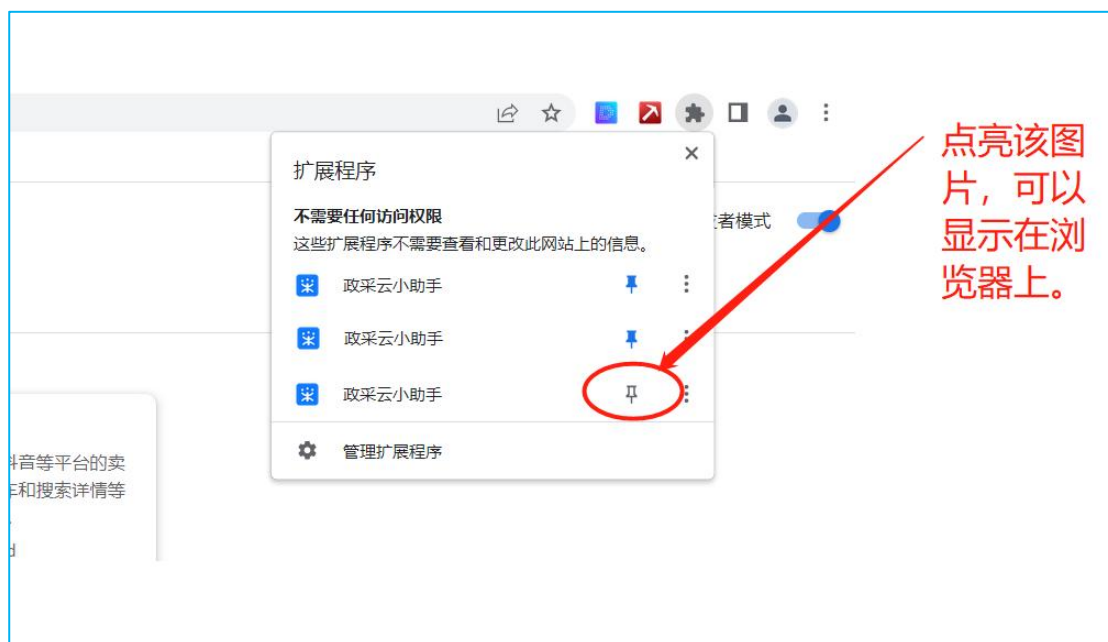

5、打开网址，试试效果吧

浙江政采云：<https://www.zcygov.cn/>

湖南政府采购：<https://hunan.zcygov.cn/>

徽采云（安徽政府采购）：<https://mall.anhui.zcygov.cn/>

江西政府采购：<https://www.jxemall.com/>

上海政府采购云平台：<https://wscs.zfcg.sh.gov.cn/>